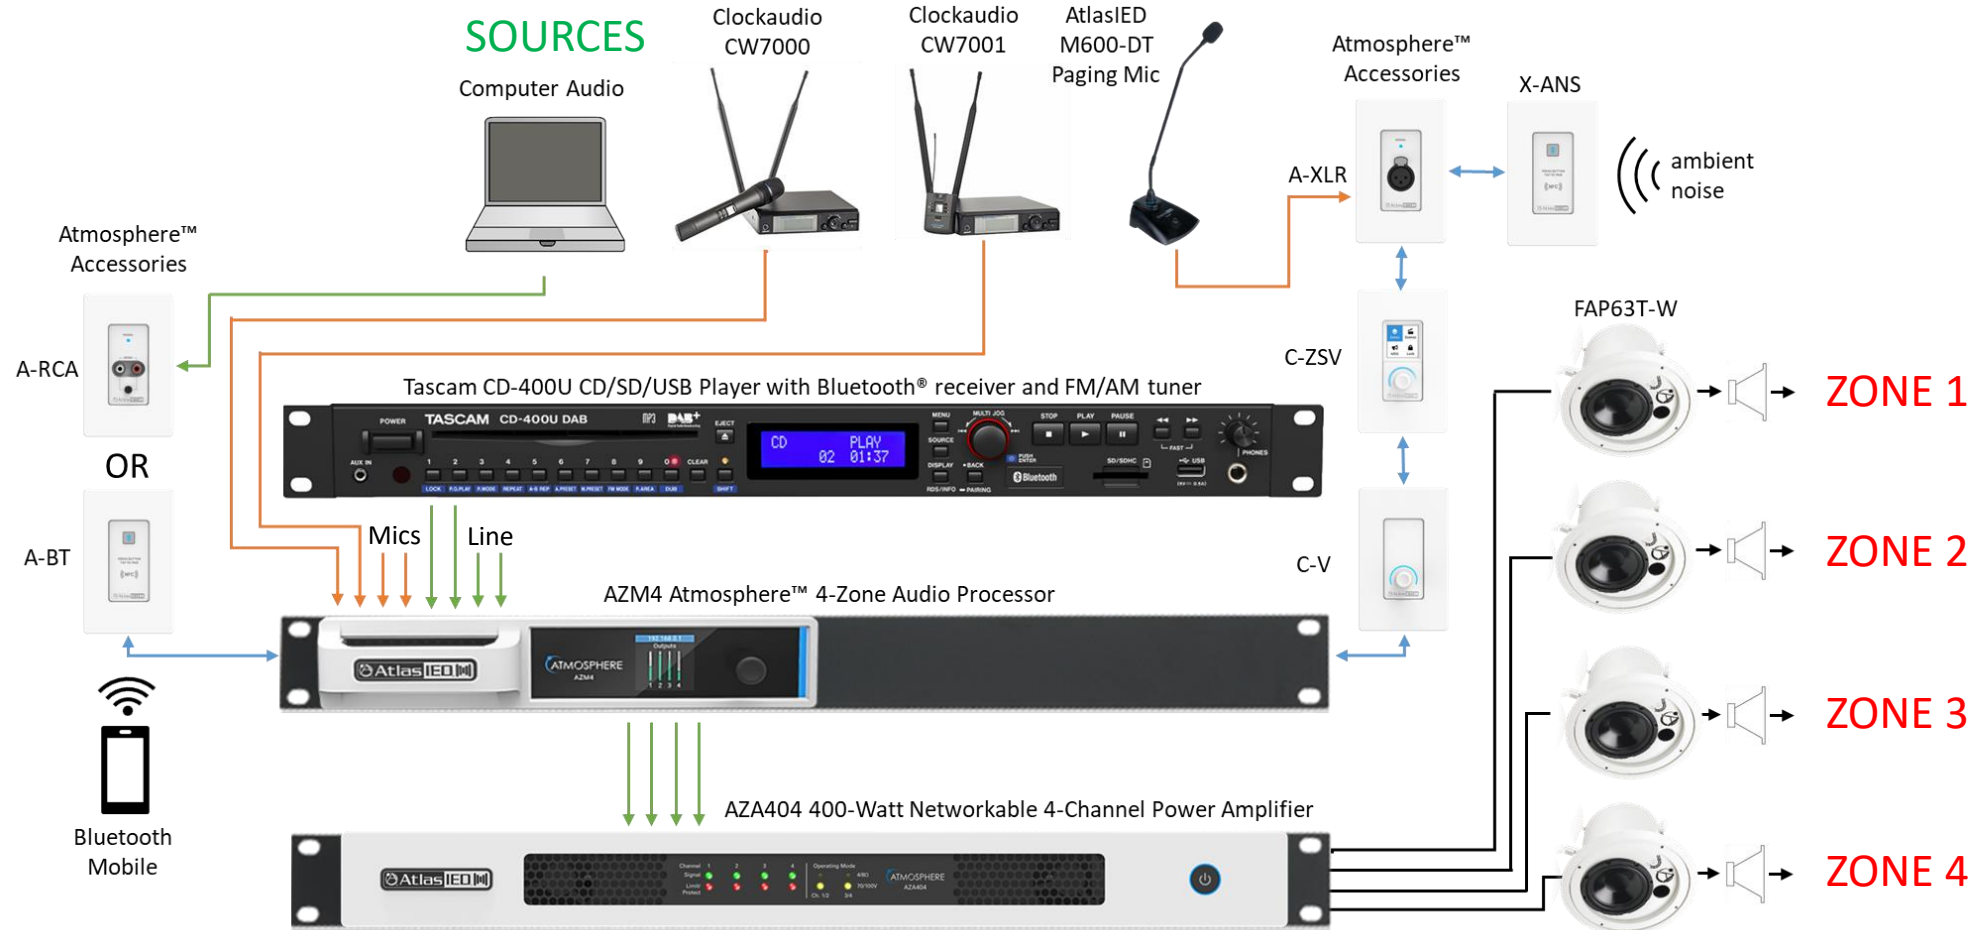

AtlasIED/Tascam/Clockaudio Background Music and Paging Solution

AtlasIED Atmosphere's 4 and 8 zone audio processors offer powerful DSP combined with plug-n-play Wall Plate accessories for additional audio inputs, zone control and sensors for ambient noise level (ANS). Features such as a built-in message player, auto-gain, GPIO, and ANS sensing. Strategy III Series speakers are the most innovative and easily installable in-ceiling speakers for the professional audio markets.

Tascam professional media players provide the most versatile audio content playback options. The CD-400U includes CD, Bluetooth wireless, SD, USB, and AM/FM tuner capability for playback of quality audio. Recording from the CD or AM/FM source to SD or USB media is possible.

Clockaudio, a global leader in pro-AV microphone technologies feature UHF Personal Wideband True Diversity wireless systems with both handheld and lavalier microphone options.

This Background Music and Paging System is designed to provide ultimate versatility in music content, announcements and presentation flexibility coupled with high quality audio distribution. Audio sources and zone levels may be managed at any location using wall controllers or mobile devices.

AtlasIED/Tascam/Clockaudio Background Music and Paging Solution

AtlasIED/Tascam/Clockaudio Background Music and Paging Solution

- Atlas AP-S15A 19" IP addressable Power Sequencer and Distribution Unit
- Clockaudio CW-7000/1 Wireless UHF receiver with Handheld, Beltpack & Lav
- Tascam CD-400U CD/SD/USB Player with Bluetooth® receiver and FM/AM tuner
- Atlas AZM4 Atmosphere™ 4-Zone Audio Processor
- Atlas AZA404 400-Watt Networkable 4-Channel Power Amplifier
- Atlas 307-12 19 inch Wide Stand-Alone Wall Cabinet with Adjustable Rails 7 RU