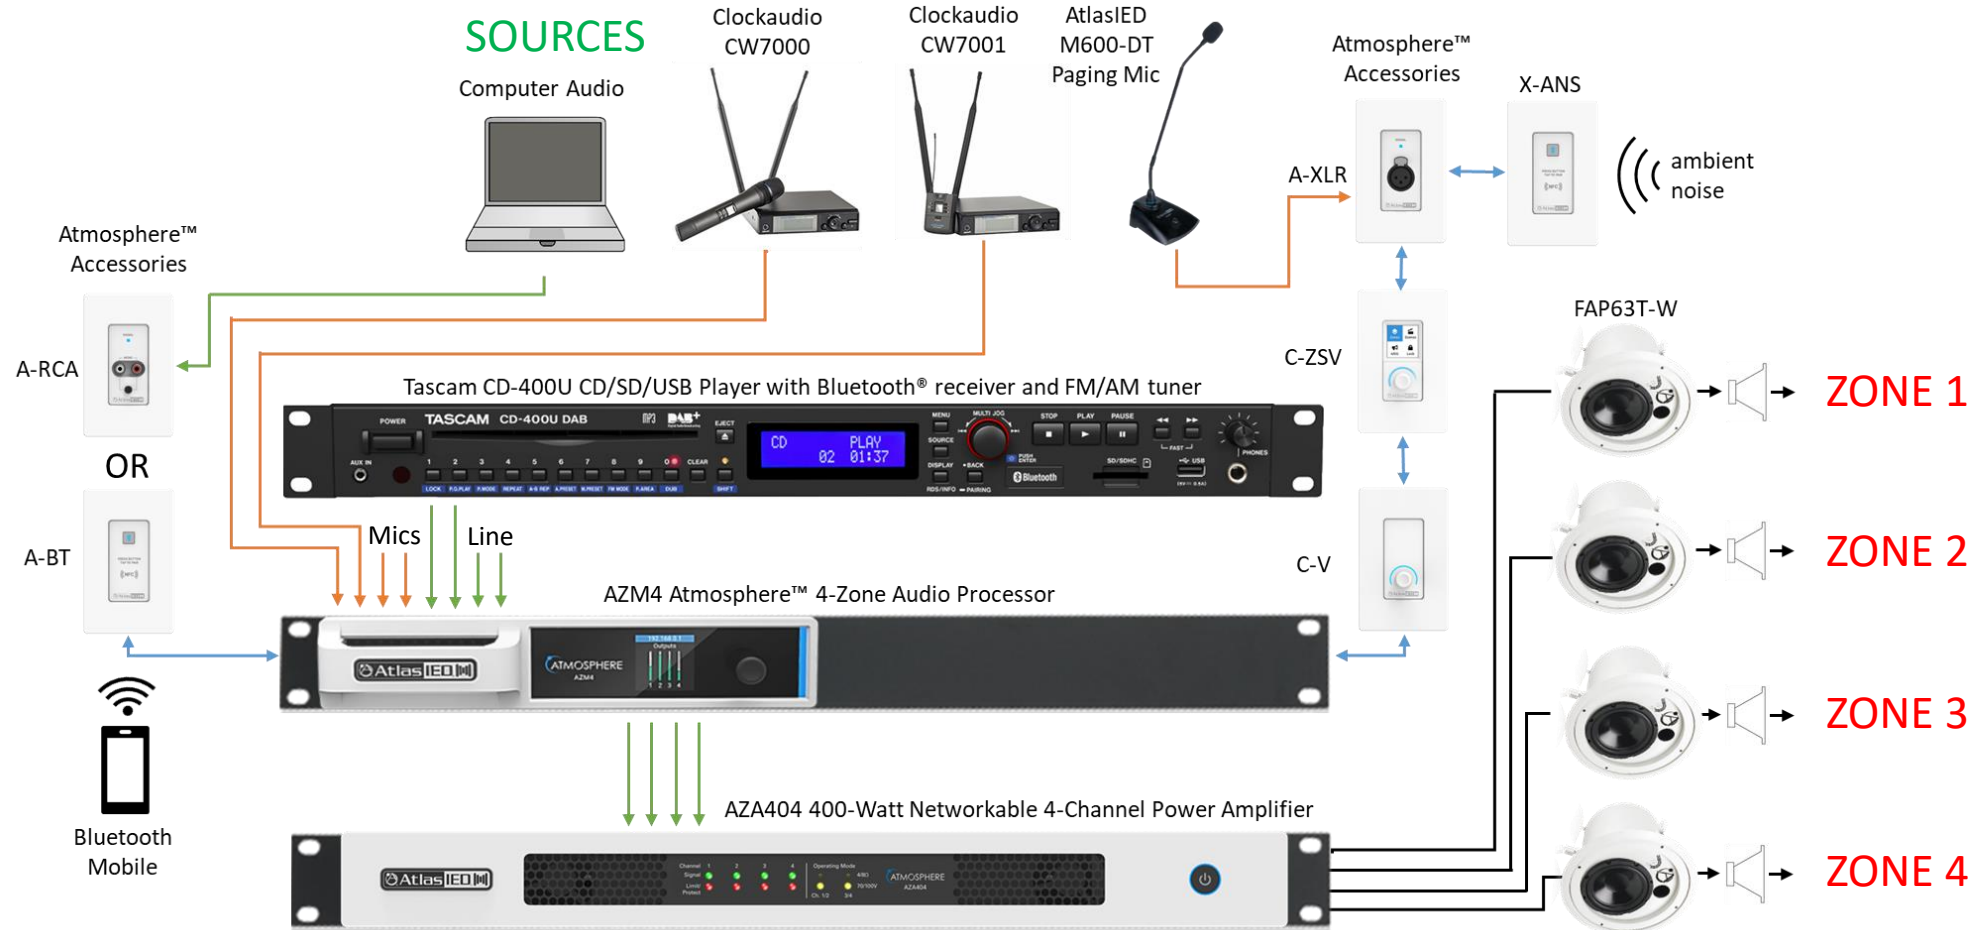

AtlasIED/Clockaudio Background Music and Paging Solution

AtlasIED Atmosphere's 4 and 8 zone audio processors offer powerful DSP combined with plug-n-play Wall Plate accessories for additional audio inputs, zone control and sensors for ambient noise level (ANS). Features such as a built-in message player, auto-gain, GPIO, and ANS sensing. Strategy III Series speakers are the most innovative and easily installable in-ceiling speakers for the professional audio markets.

Clockaudio, a global leader in pro-AV microphone technologies feature UHF Personal Wideband True Diversity wireless systems with both handheld and lavalier microphone options.

This Background Music and Paging System is designed to provide ultimate versatility in music content, announcements and presentation flexibility coupled with high quality audio distribution. Audio sources and zone levels may be managed at any location using wall controllers or mobile devices.

AtlasIED/Clockaudio Background Music and Paging Solution

AtlasIED/Clockaudio Background Music and Paging Solution

- Atlas AP-S15A 19" IP addressable Power Sequencer and Distribution Unit
- Clockaudio CW-7000/1 Wireless UHF receiver with Handheld, Beltpack & Lav
- Atlas AZM4 Atmosphere™ 4-Zone Audio Processor
- Atlas AZA404 400-Watt Networkable 4-Channel Power Amplifier
- Atlas 307-12 19 inch Wide Stand-Alone Wall Cabinet with Adjustable Rails 7 RU